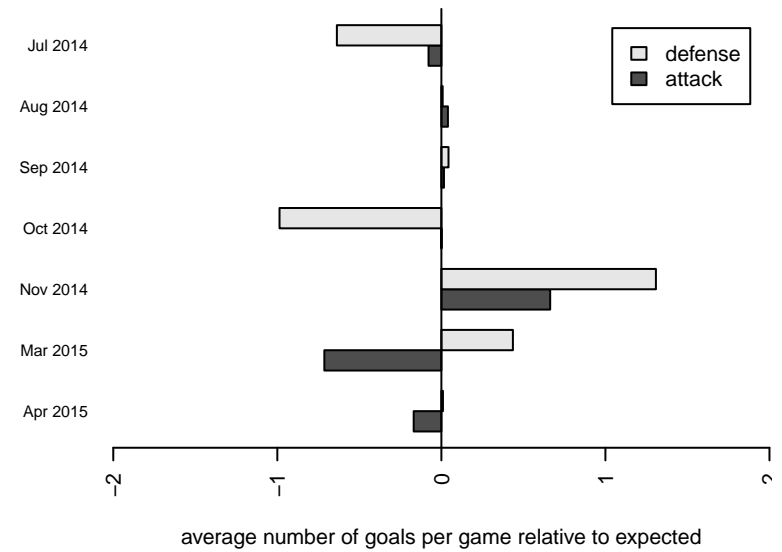

Performance relative to 13 month average