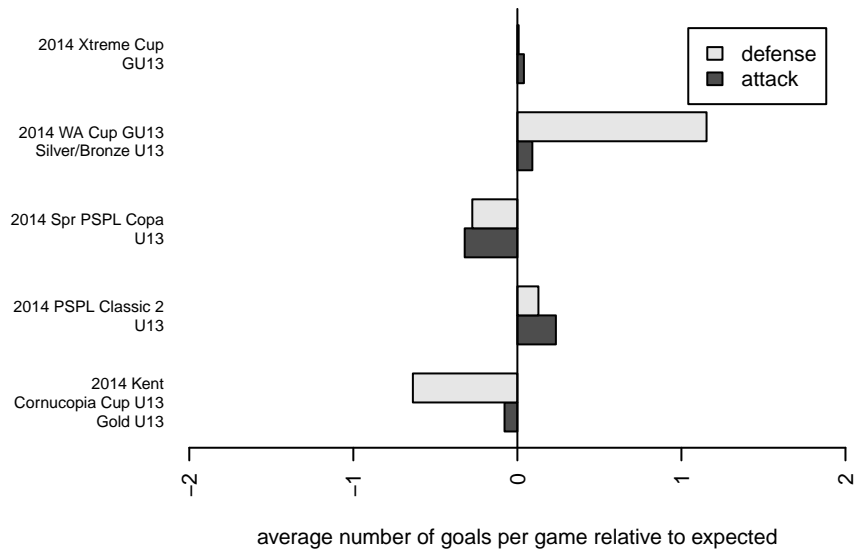

Performance relative to 13 month average