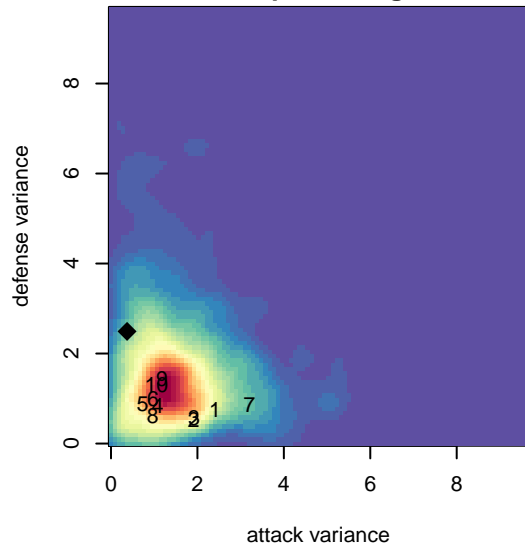

CSC Velocity White G01

Cascade SC
 Renton, WA
 G01 total strength=298
 attack=0.14 defense=0.22
 fall league = PSPL Classic 2 U13
 spr league = Spr PSPL Copa U13

alt names used:

Venues played:
 2014 Kent Cornucopia Cup U13 Gold U13
 2014 Xtreme Cup GU13
 2014 PSPL Classic 2 U13
 2014 Spr PSPL Copa U13
 2014 WA Cup GU13 Silver/Bronze U13

CSC Velocity White G01
 Dots are actual minus expected GF (blue circles) and GA (red triangles).
 Blue line is smoothed change in attack strength. Red is smoothed change in defense strength.

**attack and defense variance (black dot)
relative to other teams
and top 10 in region**