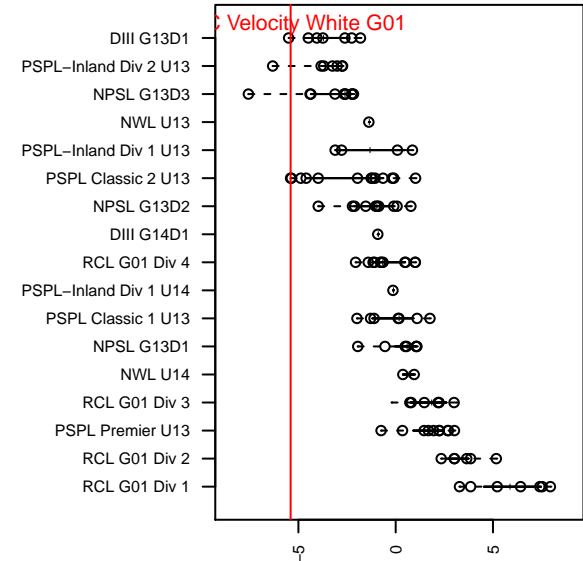

**attack and defense rating
relative to others at age
and all opponents in last 13 months**