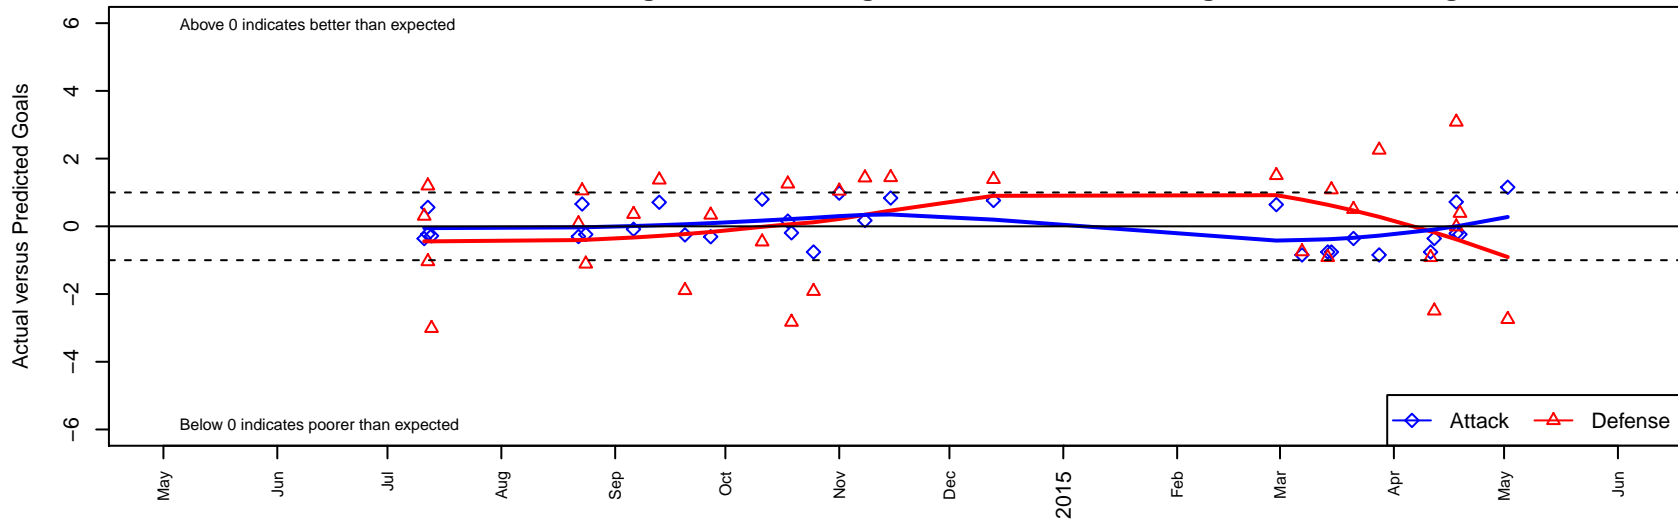

CSC Velocity White G01

Cascade SC
 Renton, WA
 G01 total strength=298
 attack=0.14 defense=0.22
 fall league = PSPL Classic 2 U13
 spr league = Spr PSPL Copa U13

alt names used:

Venues played:
 2014 Kent Cornucopia Cup U13 Gold U13
 2014 Xtreme Cup GU13
 2014 PSPL Classic 2 U13
 2014 Spr PSPL Copa U13
 2014 WA Cup GU13 Silver/Bronze U13

CSC Velocity White G01
 Dots are actual minus expected GF (blue circles) and GA (red triangles).
 Blue line is smoothed change in attack strength. Red is smoothed change in defense strength.

**attack and defense variance (black dot)
relative to other teams
and top 10 in region**